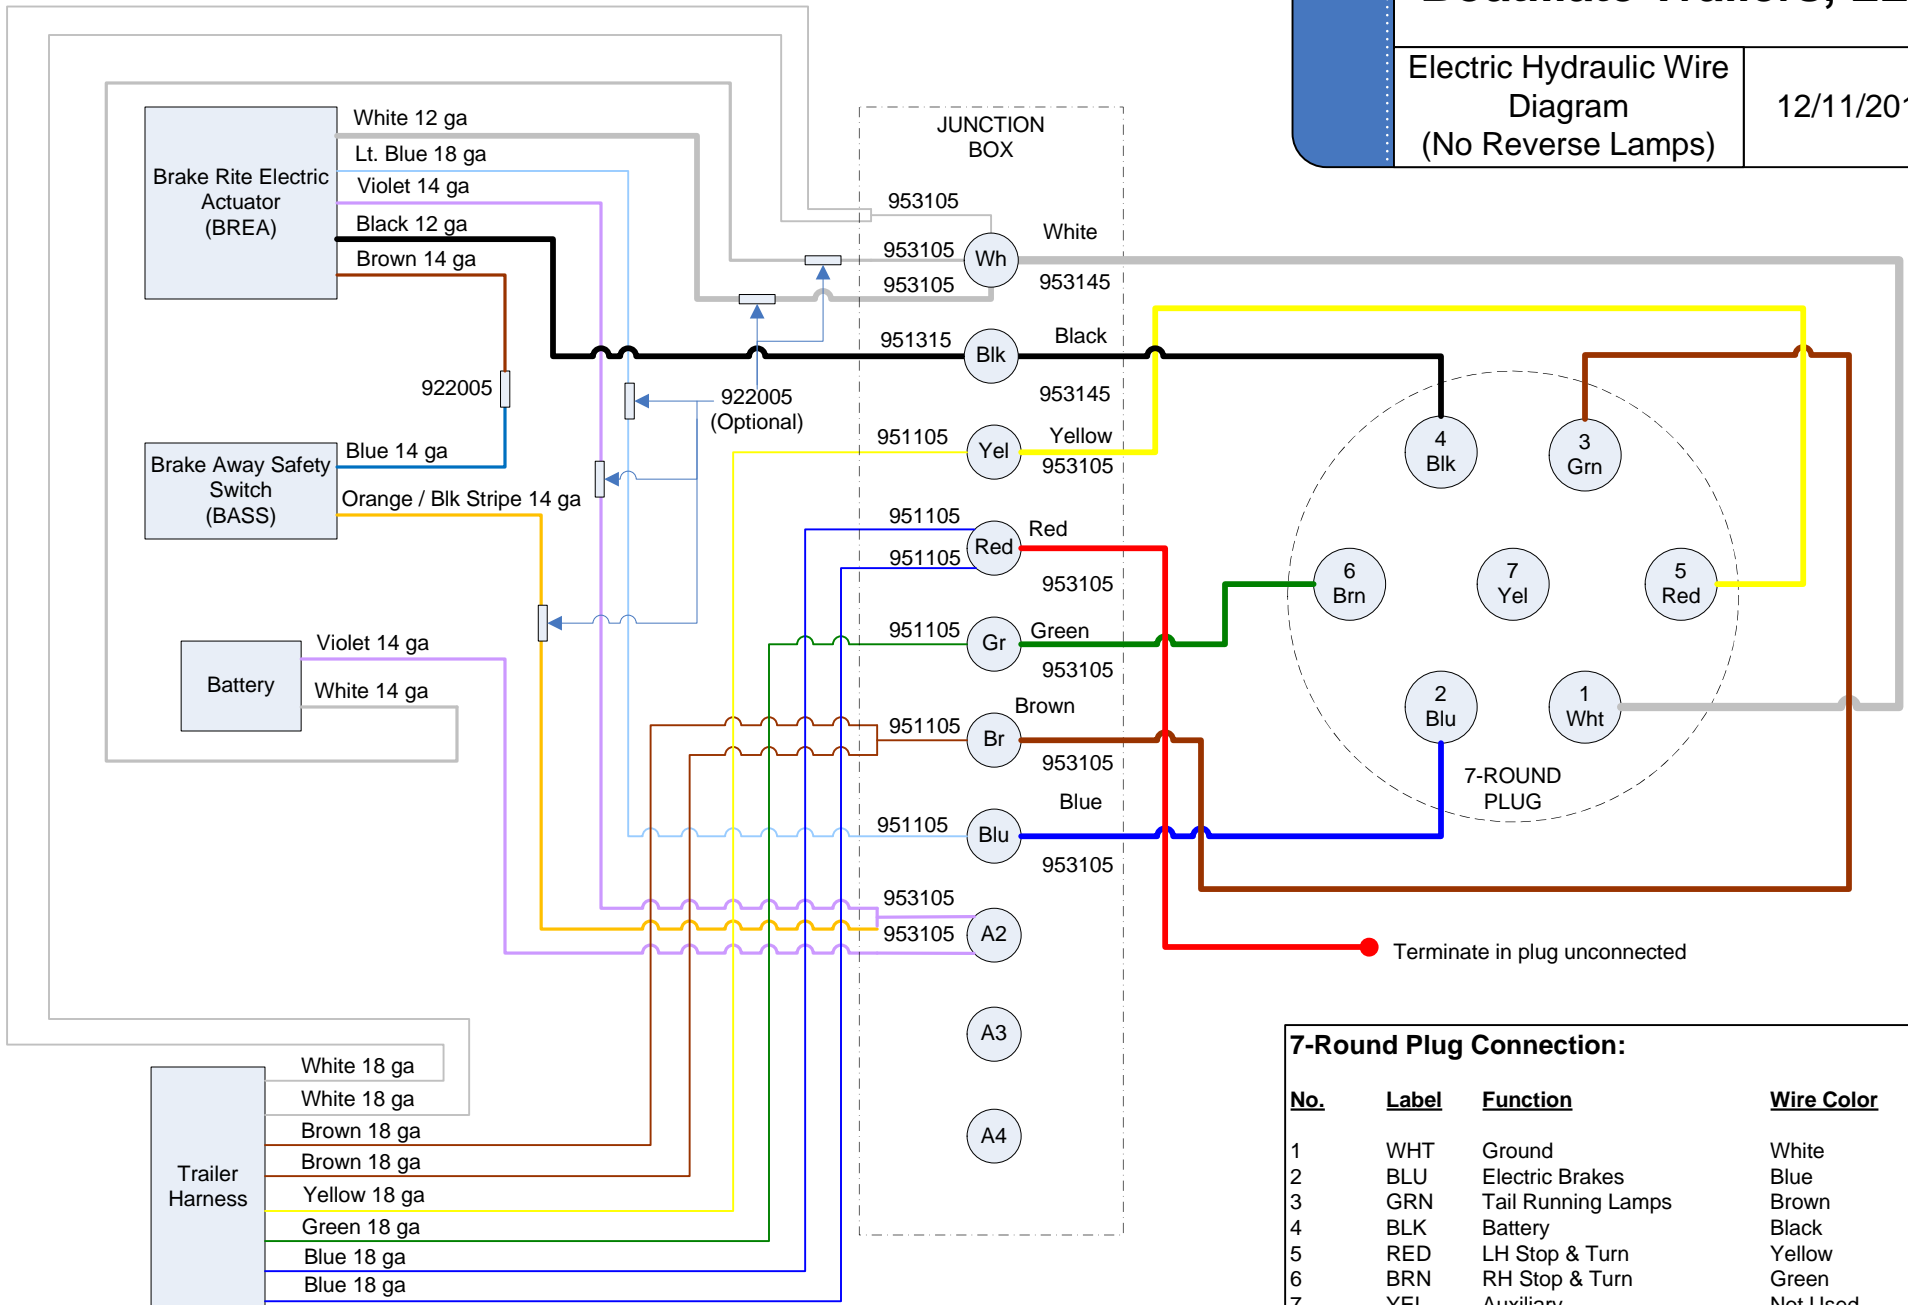

BoatMate Trailers, LLC

Electric Hydraulic Wire
Diagram
(No Reverse Lamps)

12/11/2012

7-Round Plug Connection:

No.	Label	Function	Wire Color
1	WHT	Ground	White
2	BLU	Electric Brakes	Blue
3	GRN	Tail Running Lamps	Brown
4	BLK	Battery	Black
5	RED	LH Stop & Turn	Yellow
6	BRN	RH Stop & Turn	Green
7	YEL	Auxiliary	Not Used
n/a	n/a	Leave disconnected in plug	Red